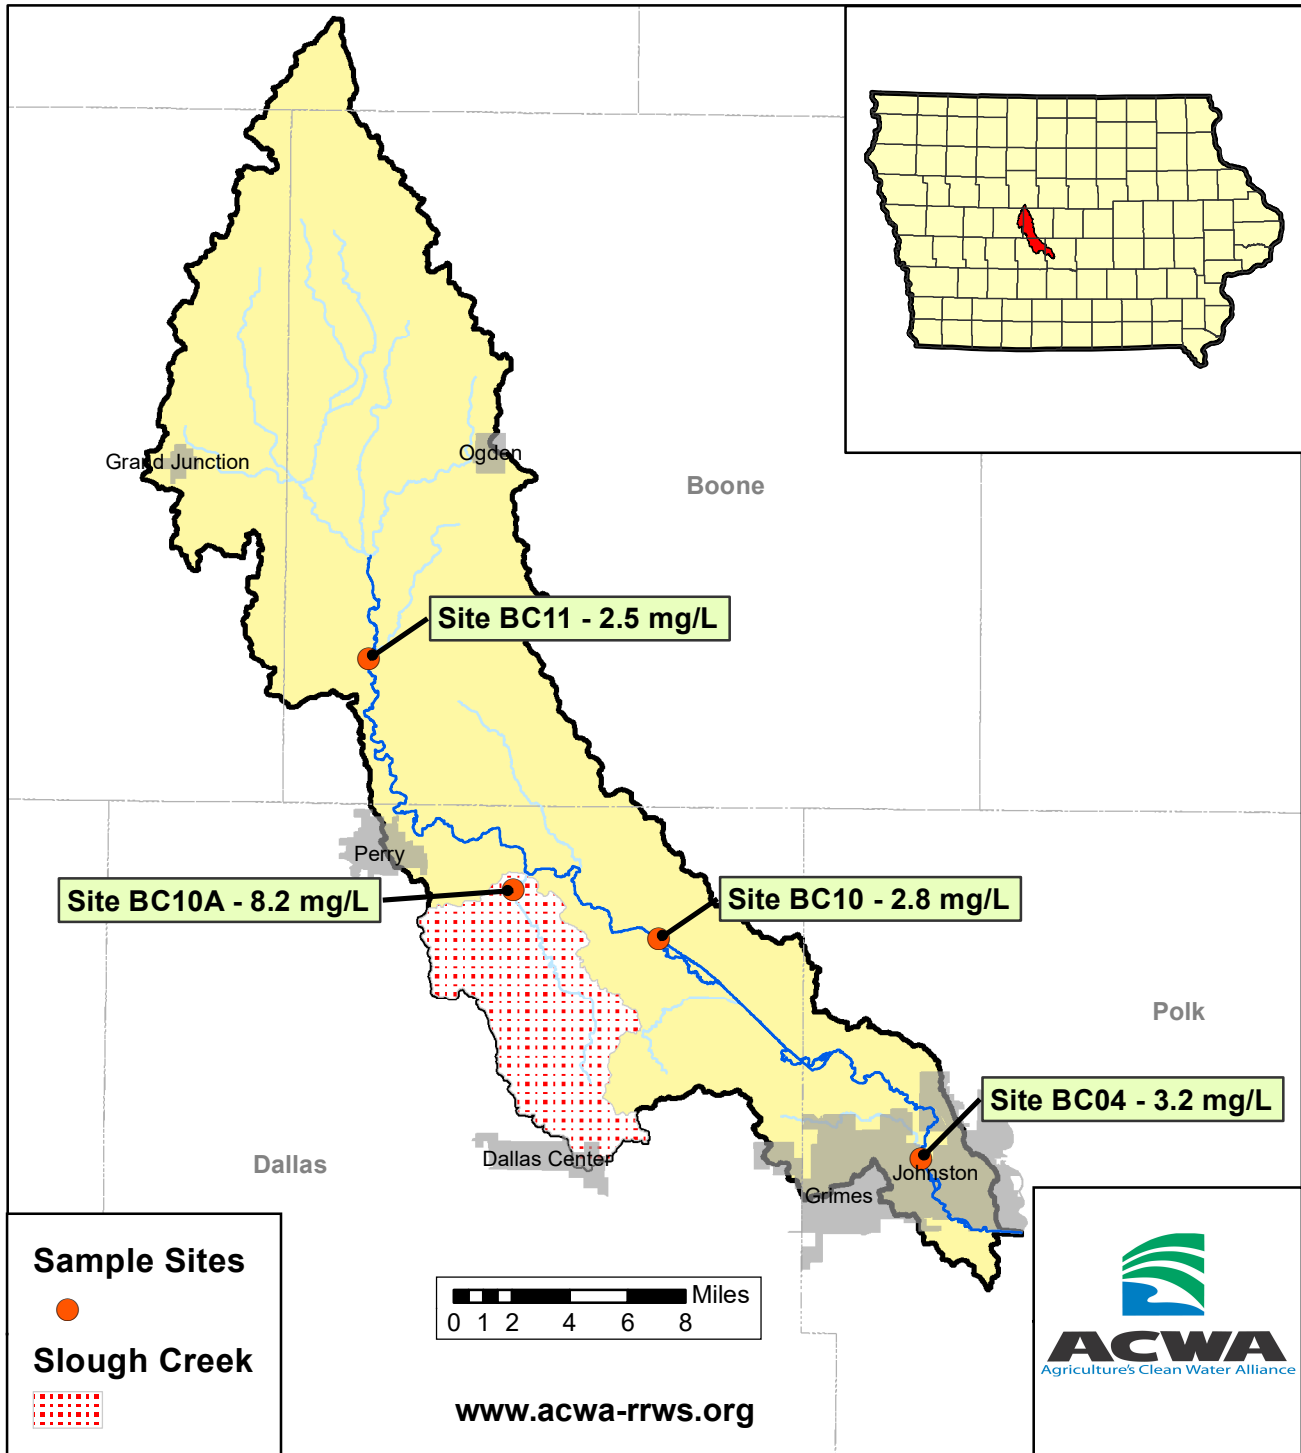

2021 Ave. Nitrate Concentrations-Beaver Creek

April - August

2021 Average Nitrate-N Concentrations

Site_Id	Stream_Name	April	May	June	July	August	Annual
BC11	Beaver Creek	2.2	5.7	3.7	0.7	0.2	2.5
BC10A	Slough Creek	8.6	12.0	14.5	5.9	0.0	8.2
BC10	Beaver Creek	2.5	6.1	4.7	0.5	0.4	2.8
BC04	Beaver Creek	2.5	5.6	3.7	1.3	2.7	3.2