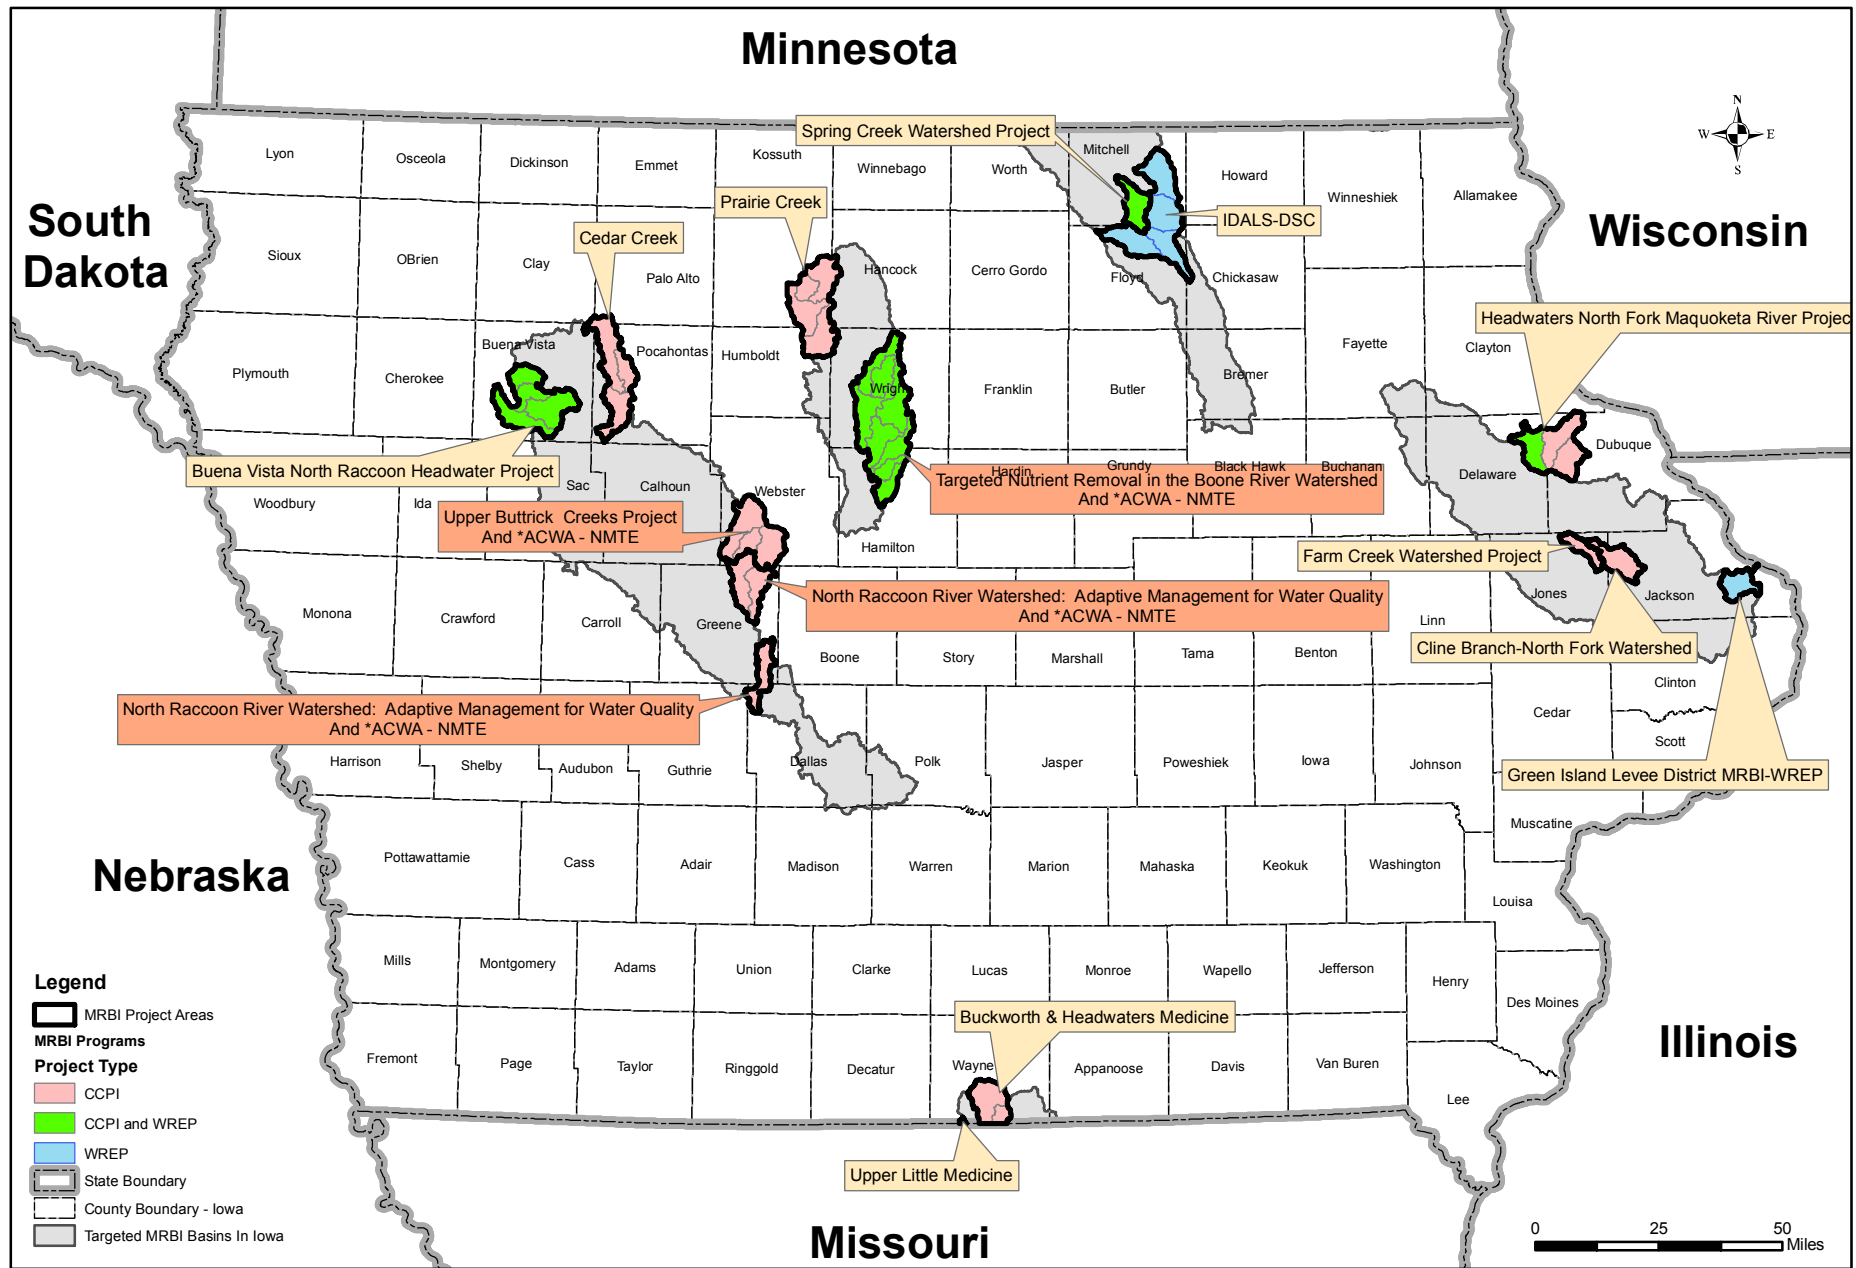

Iowa MRBI Focus Areas

*ACWA - NMTE : Agriculture Clean Water Alliance - Adoption of Nutrient Management Technology Enhancements in Targeted Iowa Watersheds-Boone & N. Raccoon

USDA-NRCS, GIS Staff, Des Moines, IA June 21, 2011